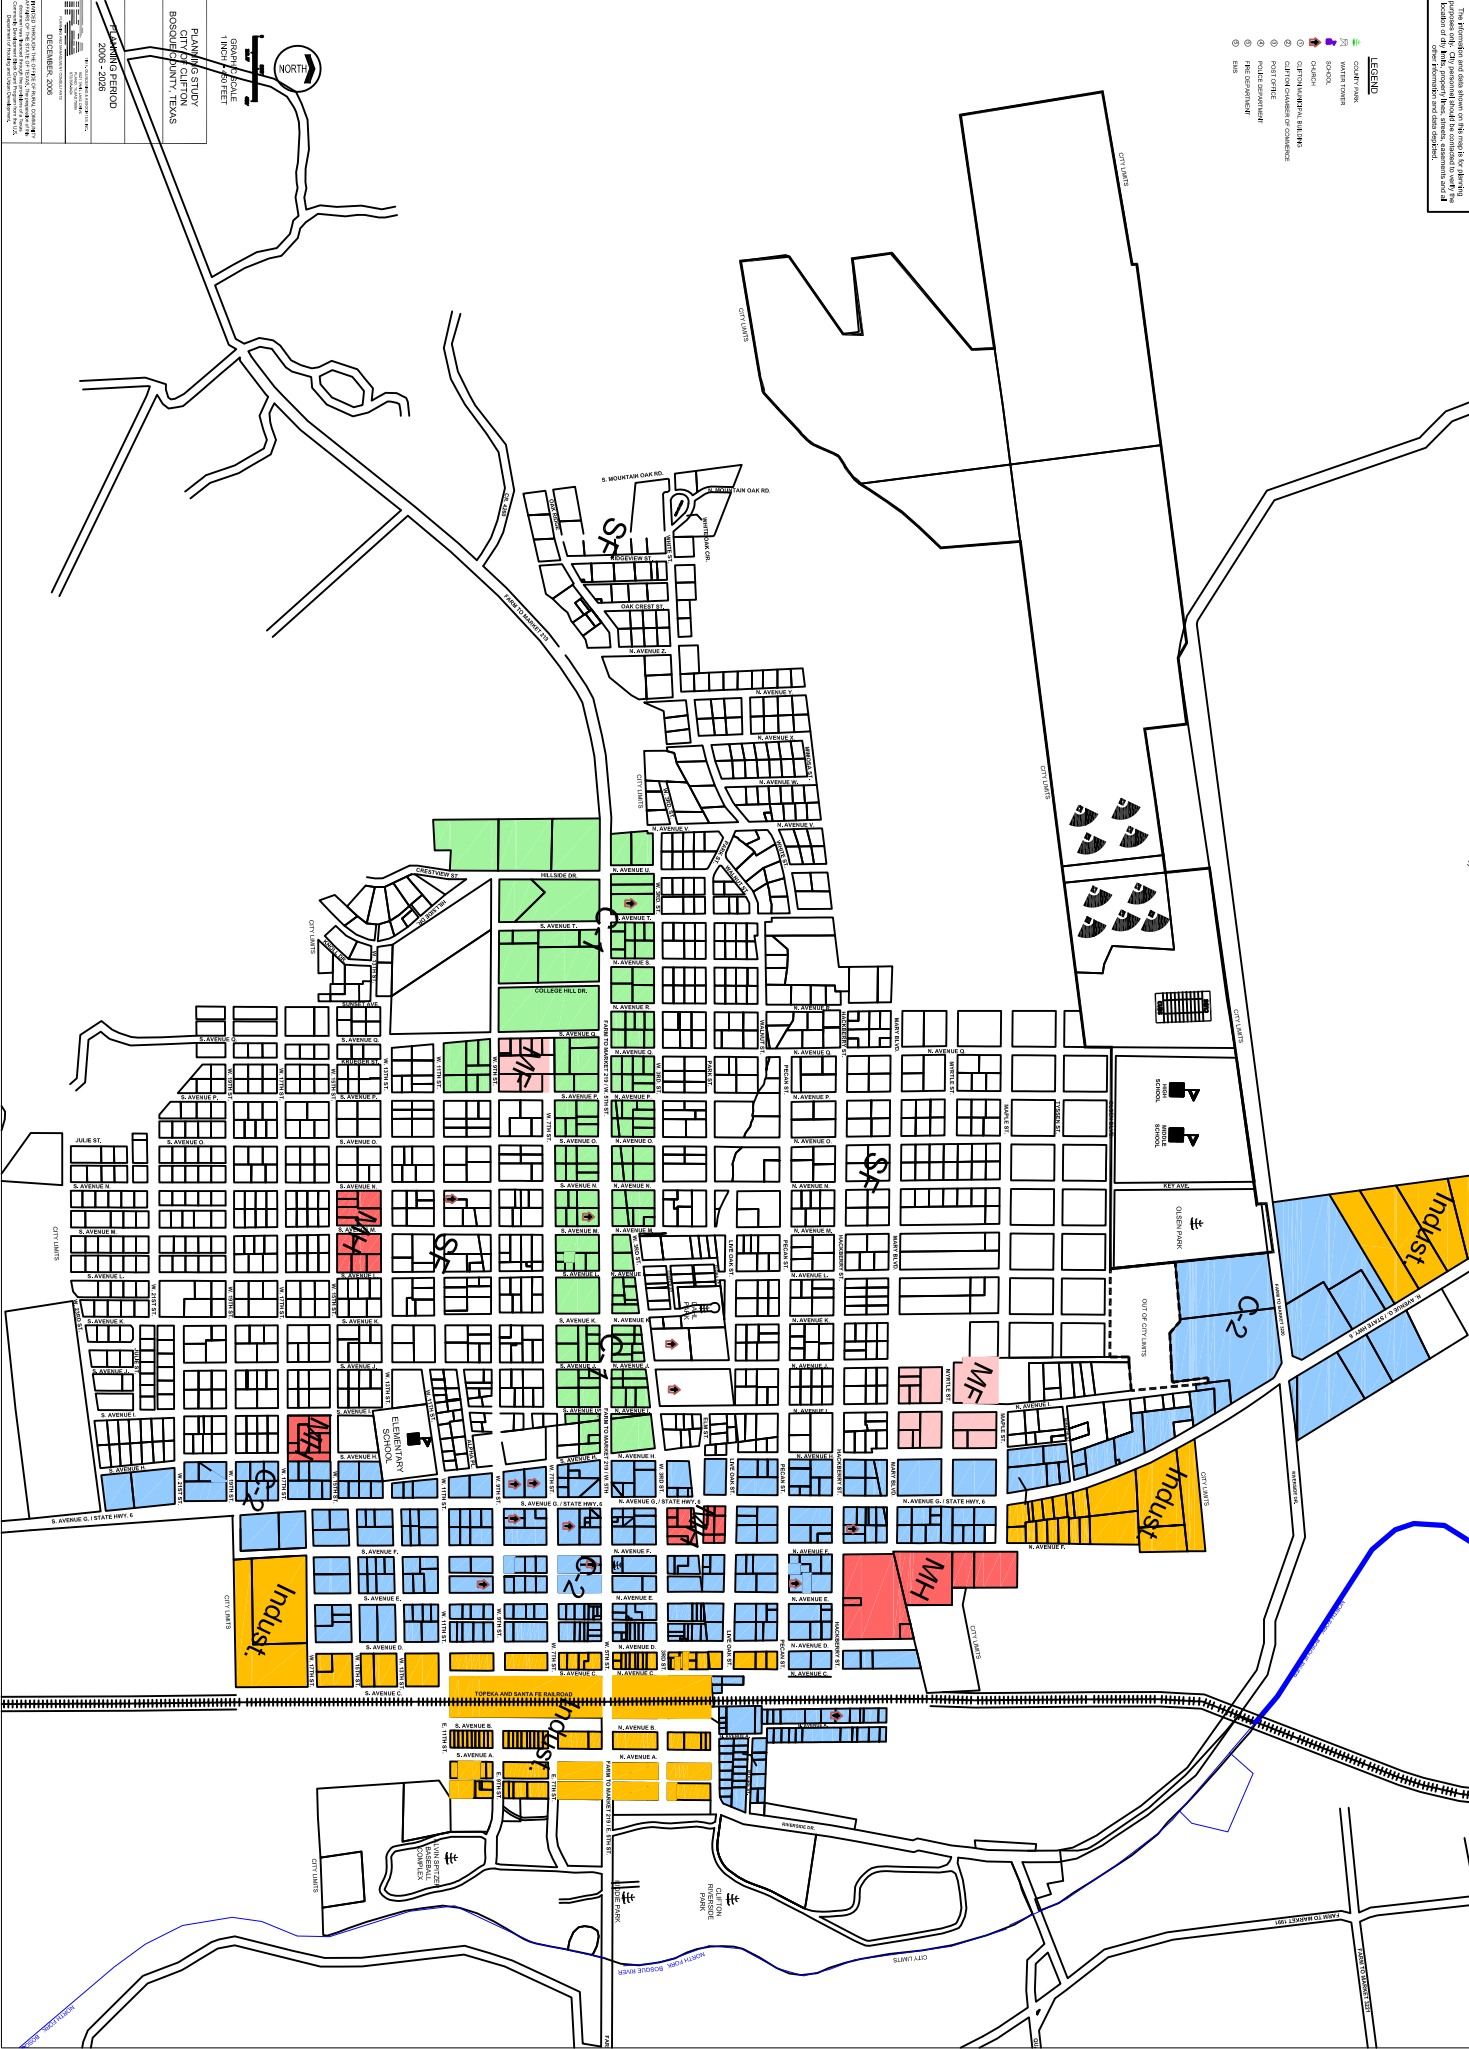

1. **LEGEND**
2. COASTAL PARK
   - WATER TOWER
   - SCHOOL
   - CHURCH
   - CERTIFICATION, LISTING
   - POST OFFICE
   - POLICE DEPARTMENT
   - FIRE DEPARTMENT
   - EMS

PLANNING PERIOD
2008 - 2008

PLANNING STUDY
BOSQUE COUNTY TEXAS

DATE
DECEMBER, 2009

PLANNING STUDY
BOSQUE COUNTY TEXAS

DATE
DECEMBER, 2009