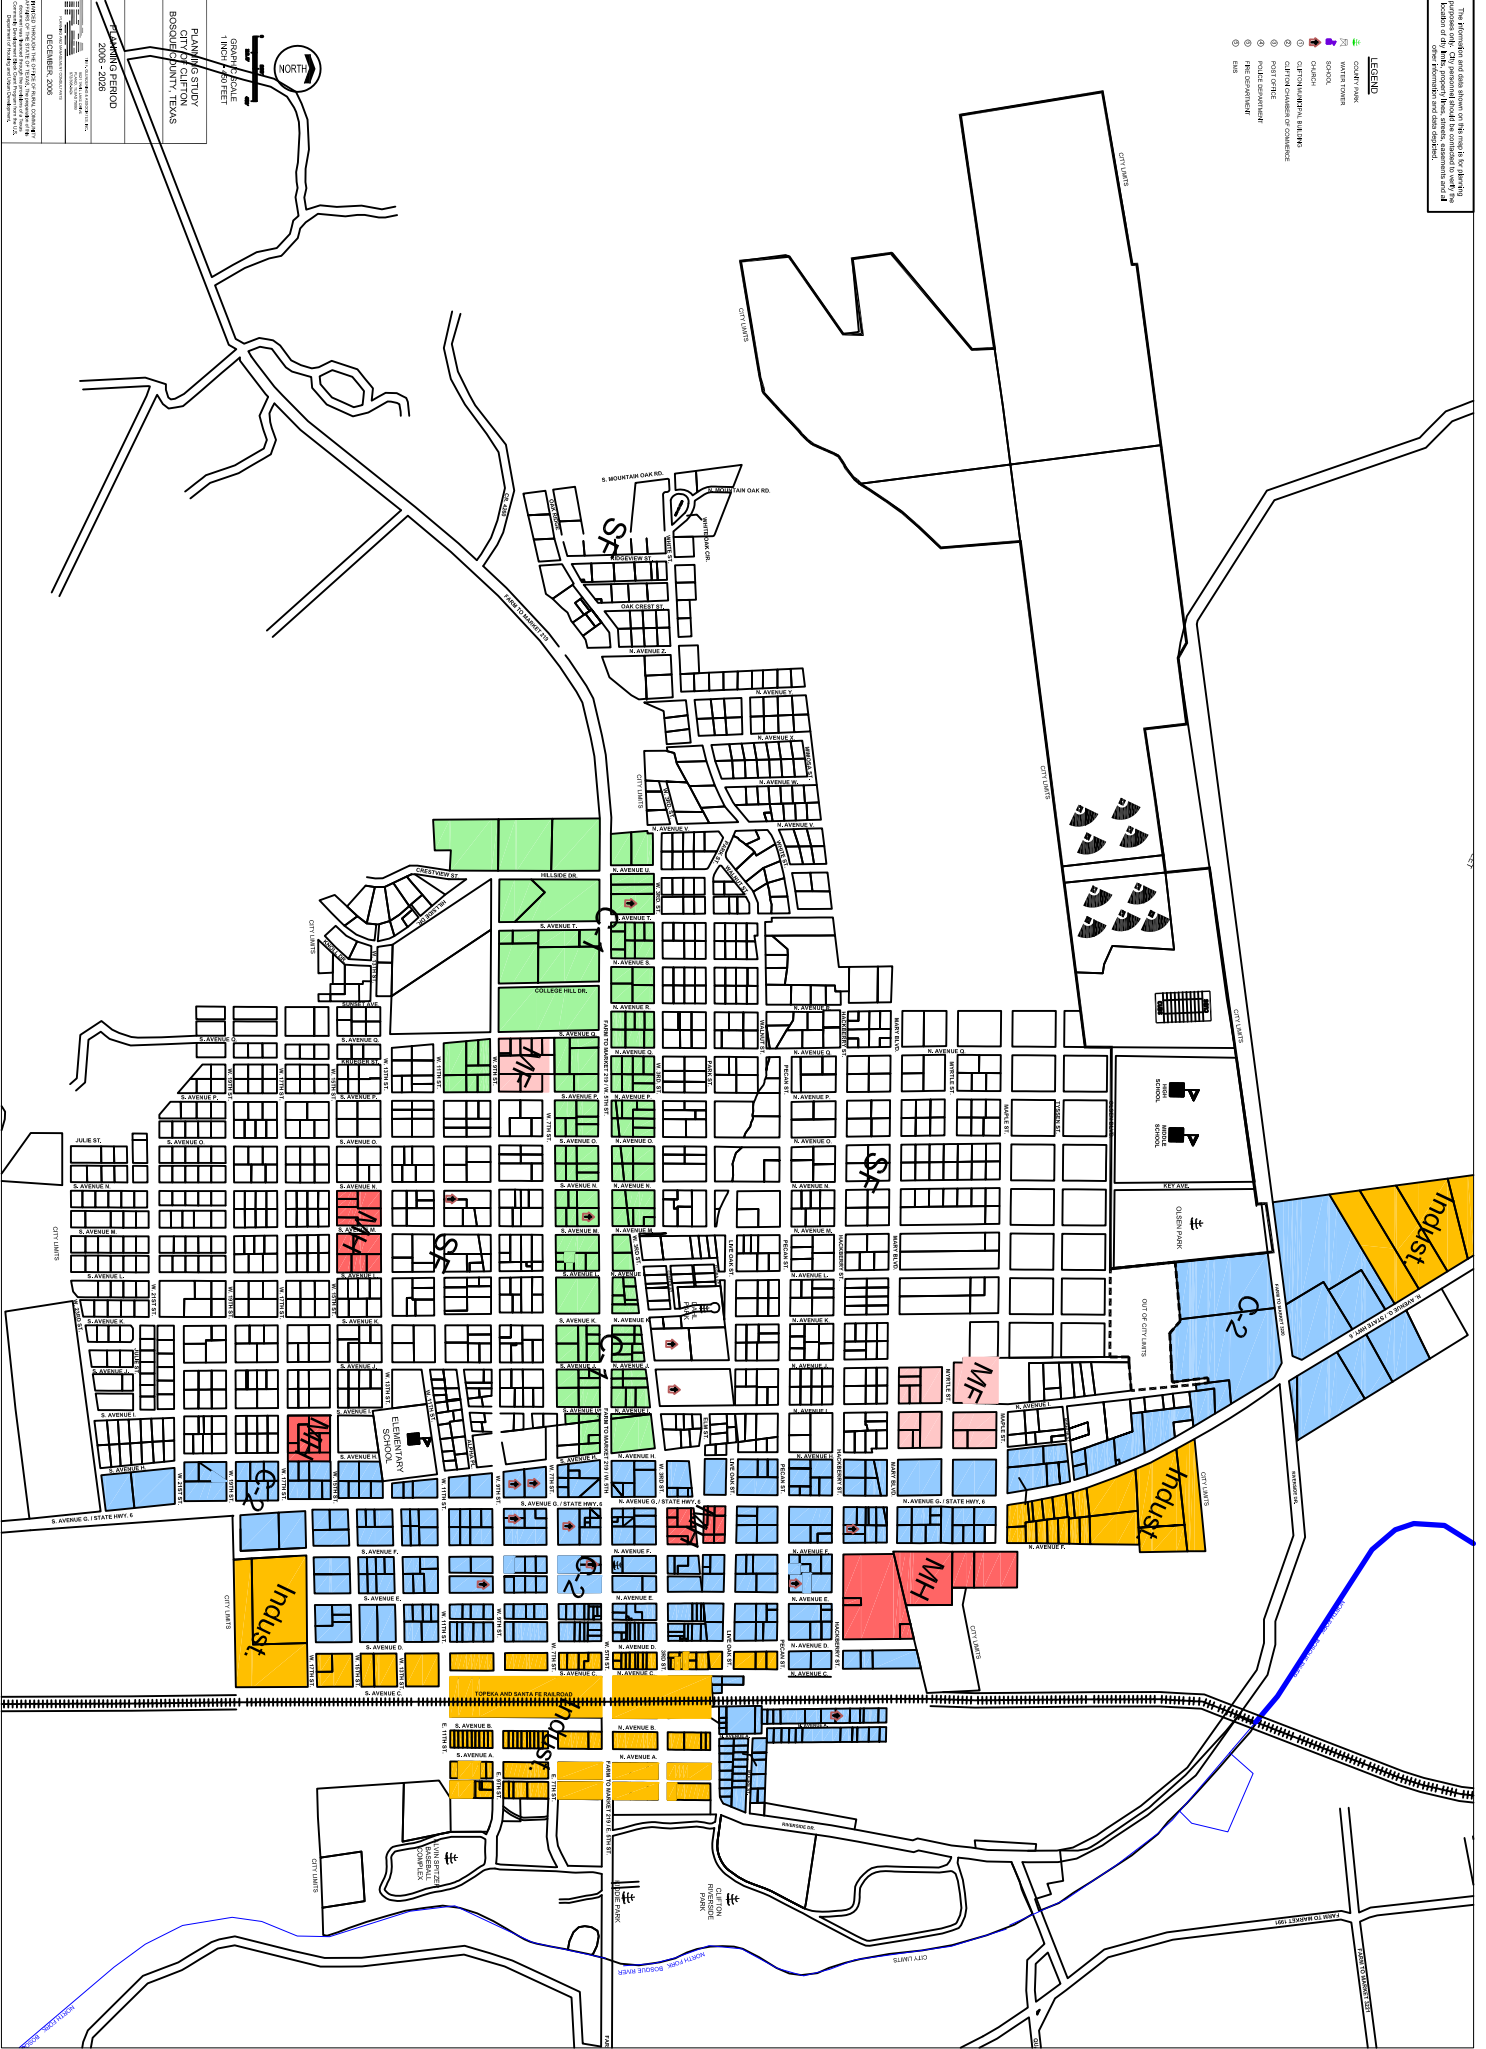

1. **LEGEND**
2. COASTAL PARK
   - WATER TOWER
   - SCHOOL
   - CHURCH
   - CERTIFICATION, LISTING
   - POST OFFICE
   - POLICE DEPARTMENT
   - FIRE DEPARTMENT
   - EMS

PLANNING PERIOD
2008 - 2008

PLANNING STUDY
BOSQUE COUNTY TEXAS

SCALE
1 INCH = 50 FEET

DATE
DECEMBER, 2008

PROJECT
ZONING MAP

PREPARED BY
CITY OF EL PASO

APPROVED BY
CITY COUNCIL